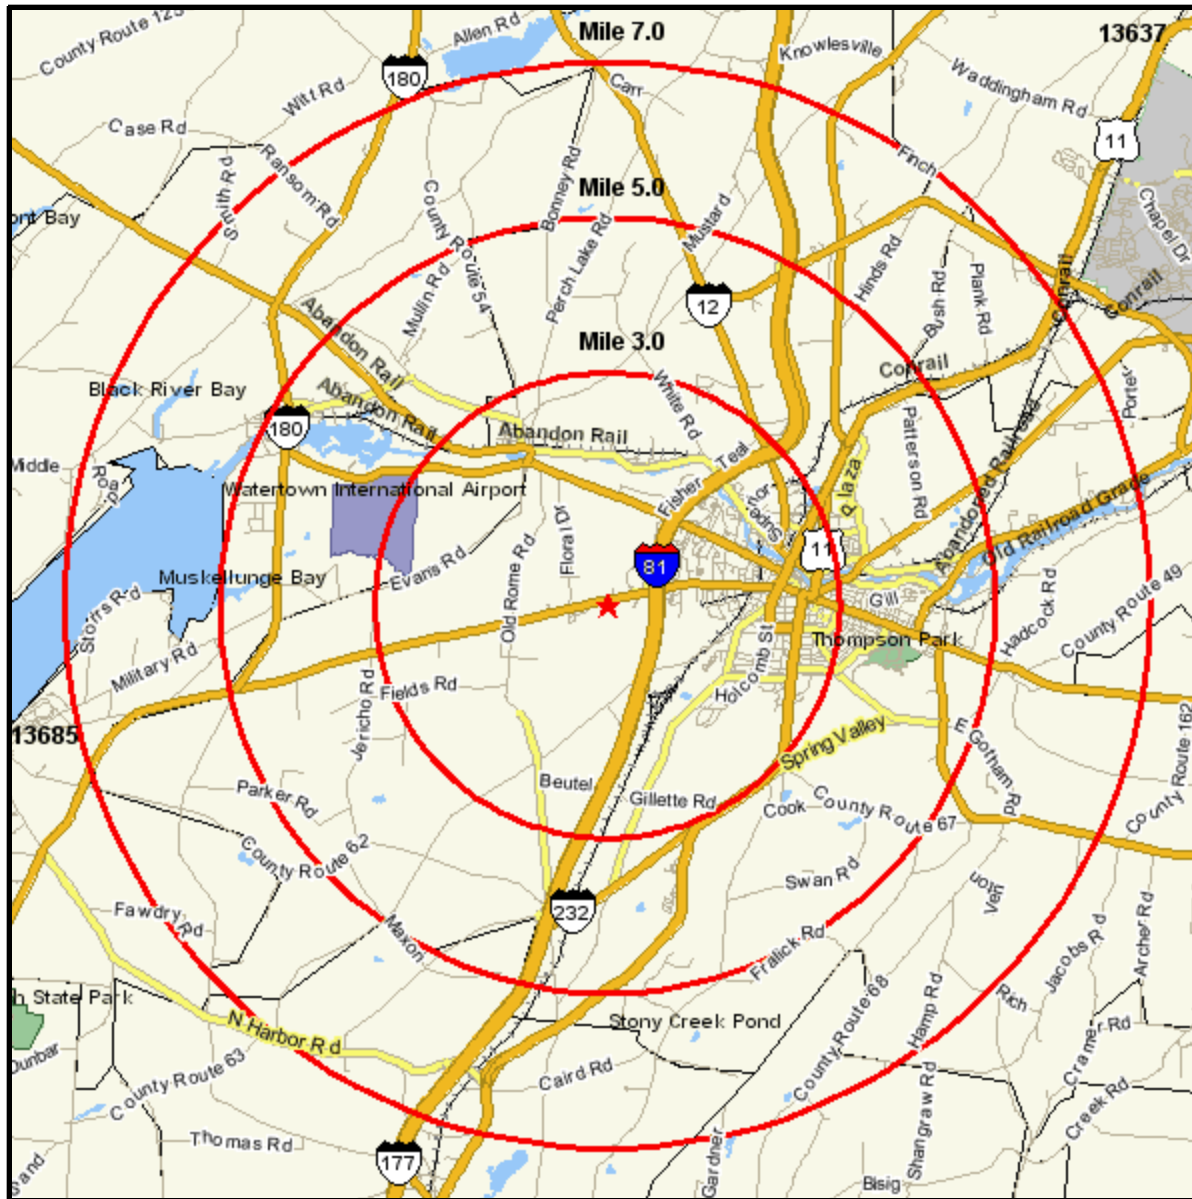

21872 TOWNE CENTER DR
WATERTOWN, NY 13601-5898

Latitude/Longitude 43.972727 -75.961265

Radius 0.00 - 7.00

Project Information:

Site: 1

Order Number: 970819257

Area Map

Watertown, New York

21872 TOWNE CENTER DR
WATERTOWN, NY 13601-5898
Coord: 43.972727, -75.961265
Radius - See Appendix for Details

Area Map

Watertown, New York

Appendix: Area Listing

Area Name:

Type: Radius 1

Radius Definition:

21872 TOWNE CENTER DR	Center Point:	43.972727	-75.961265
WATERTOWN, NY 13601-5898	Circle/Band:	0.00 -	3.00

Area Name:

Type: Radius 2

Radius Definition:

21872 TOWNE CENTER DR	Center Point:	43.972727	-75.961265
WATERTOWN, NY 13601-5898	Circle/Band:	0.00 -	5.00

Area Name:

Type: Radius 3

Radius Definition:

21872 TOWNE CENTER DR	Center Point:	43.972727	-75.961265
WATERTOWN, NY 13601-5898	Circle/Band:	0.00 -	7.00