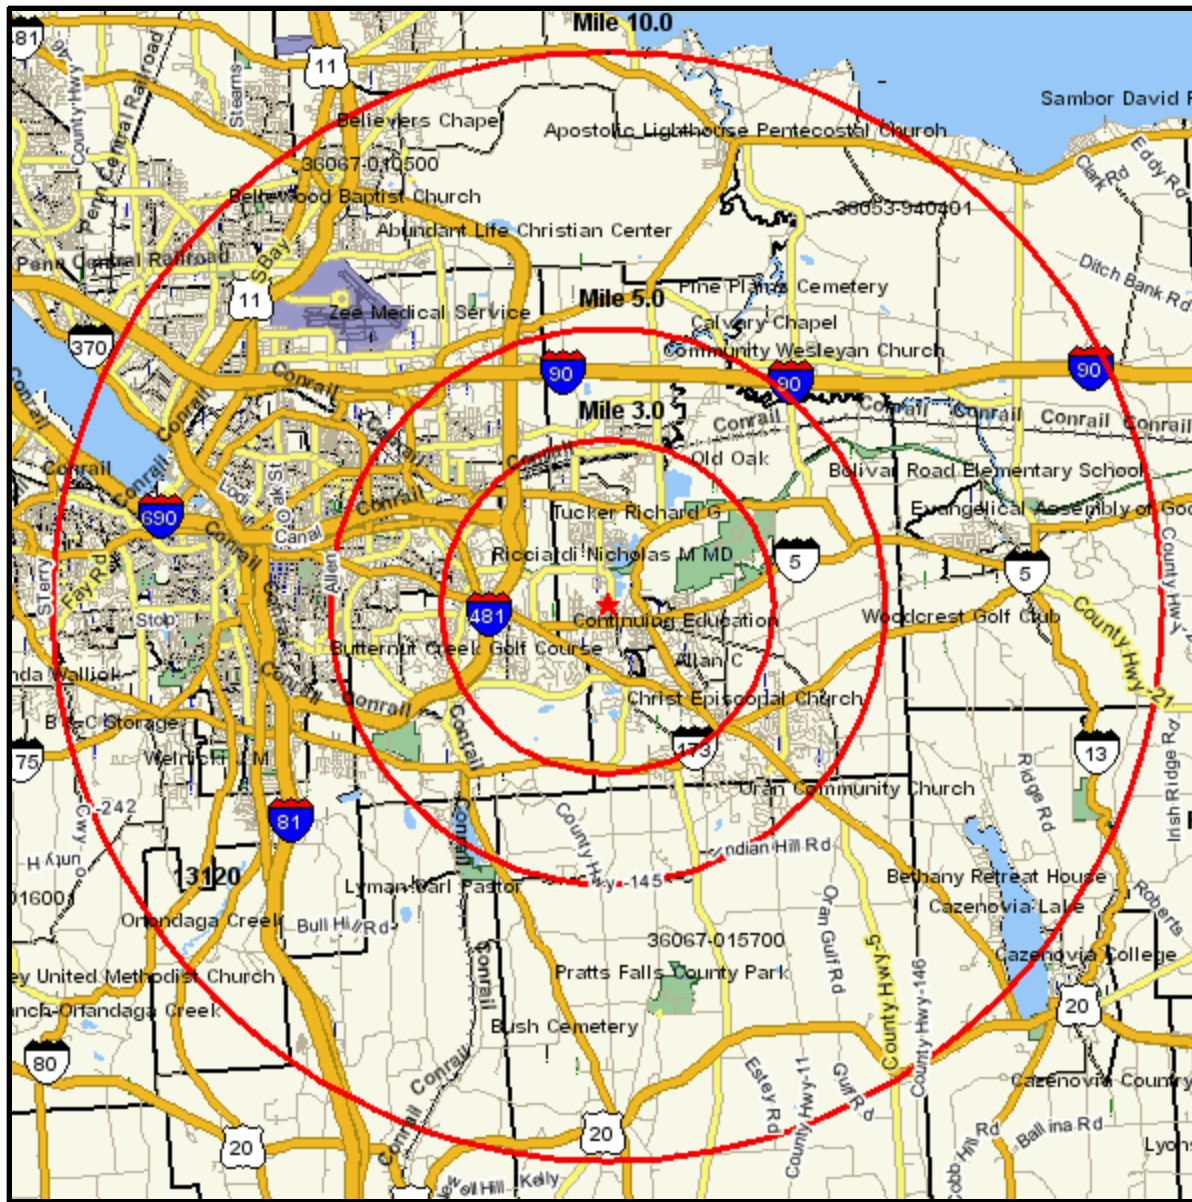

540 TOWNE DR	Latitude/Longitude	43.033416	-76.018558
FAYETTEVILLE, NY 13066-1331	Radius	0.00	- 3.00

Area Name:

Type: Radius 2 Reporting Detail: Aggregate Reporting Level: Block Group

Radius Definition:

540 TOWNE DR	Latitude/Longitude	43.033416	-76.018558
FAYETTEVILLE, NY 13066-1331	Radius	0.00	- 5.00

Area Name:

Type: Radius 3 Reporting Detail: Aggregate Reporting Level: Block Group

Radius Definition:

540 TOWNE DR	Latitude/Longitude	43.033416	-76.018558
FAYETTEVILLE, NY 13066-1331	Radius	0.00	- 10.00

Project Information:

Site: 1

Order Number: 974858286

Area Map

540 TOWNE DR
 FAYETTEVILLE, NY 13066-1331
 Coord: 43.033416, -76.018558
 Radius - See Appendix for Details

Area Map

Appendix: Area Listing

Area Name:

Type: Radius 1

Radius Definition:

540 TOWNE DR	Center Point:	43.033416	-76.018558
FAYETTEVILLE, NY 13066-1331	Circle/Band:	0.00 -	3.00

Area Name:

Type: Radius 2

Radius Definition:

540 TOWNE DR	Center Point:	43.033416	-76.018558
FAYETTEVILLE, NY 13066-1331	Circle/Band:	0.00 -	5.00