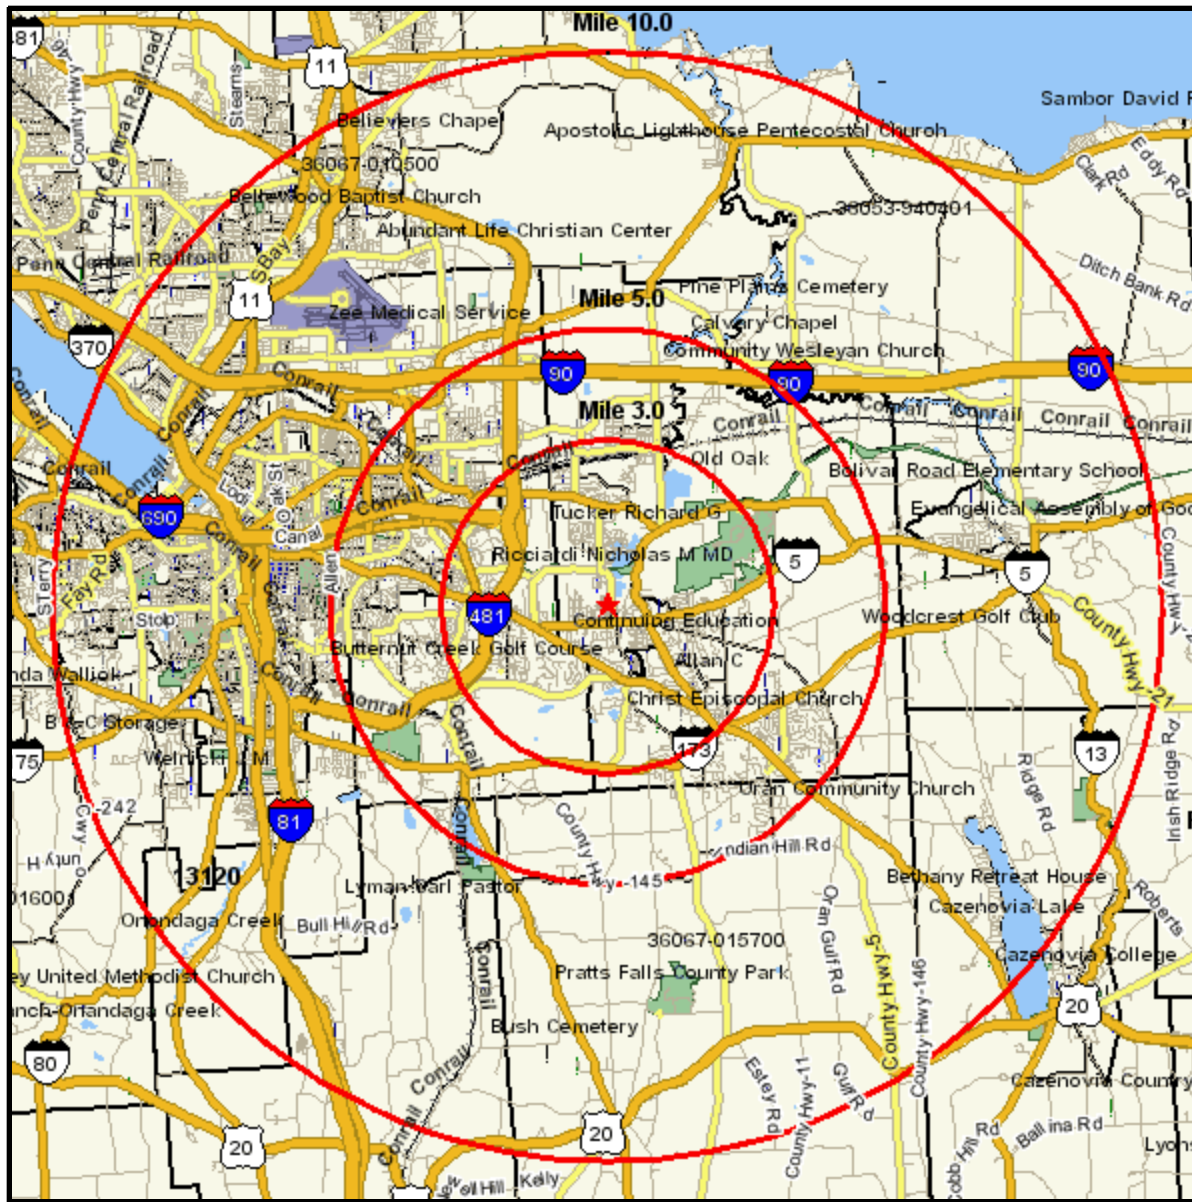

#### Radius Definition:

540 TOWNE DR	Latitude/Longitude	43.033416	-76.018558
FAYETTEVILLE, NY 13066-1331	Radius	0.00	- 10.00

# Area Map

540 TOWNE DR  
 FAYETTEVILLE, NY 13066-1331  
 Coord: 43.033416, -76.018558  
 Radius - See Appendix for Details

# Area Map

## Appendix: Area Listing