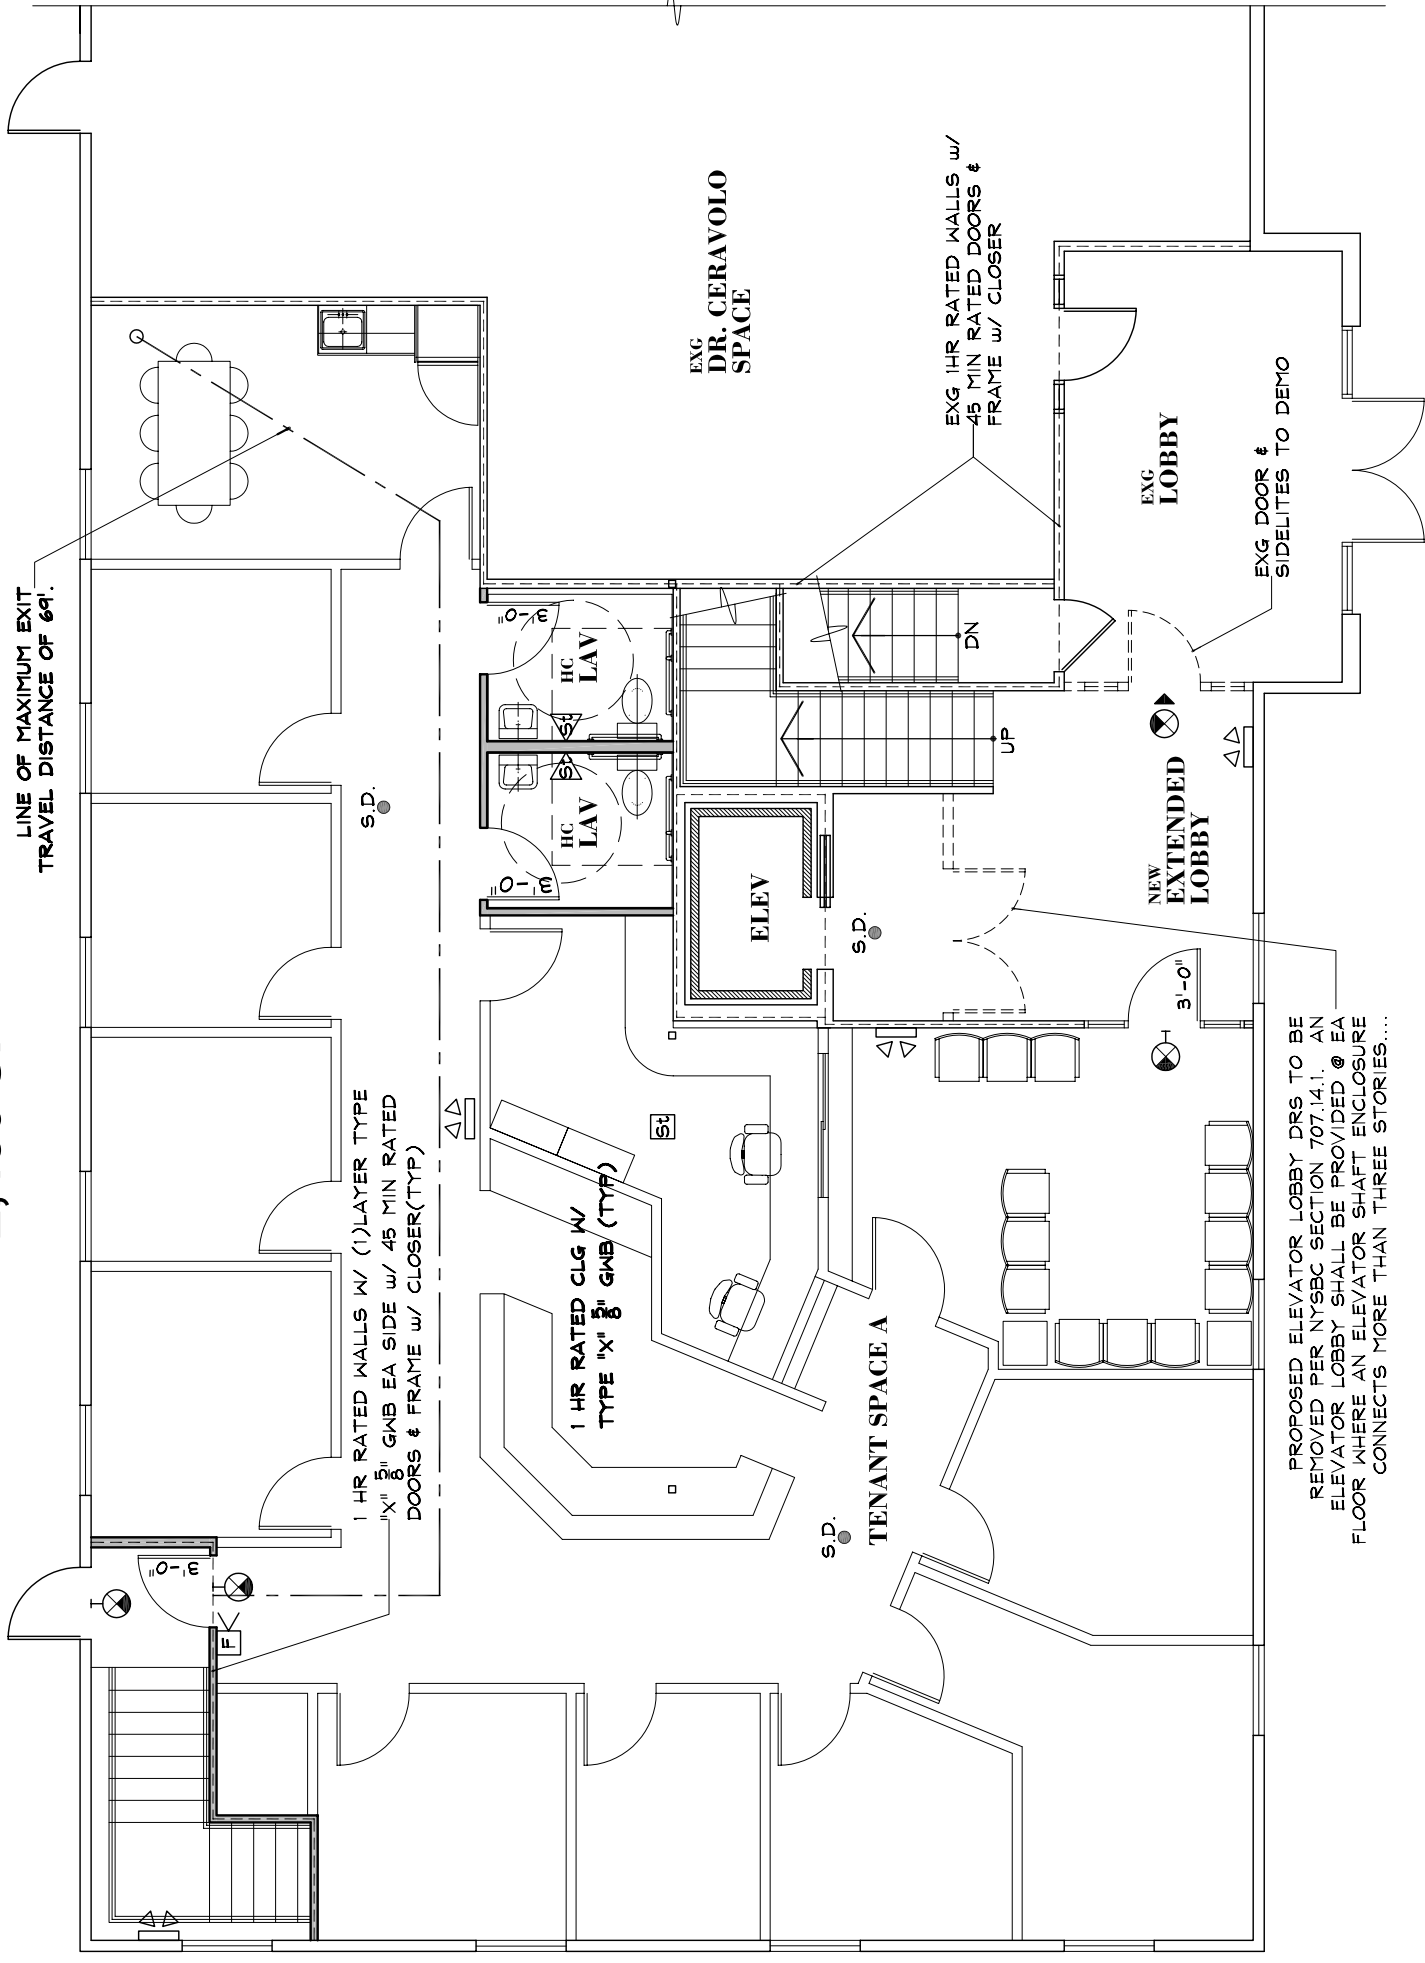

Sample Plan
1st Floor
2,486 SF

Renovation for:
Ceravolo